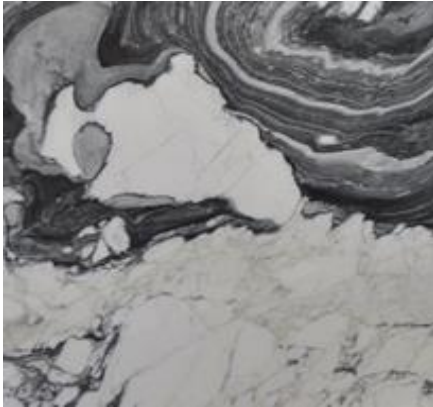

KAREN PEARSE  
GLOBAL DIRECT

Specification and Technical Information

**LIGHT KNIGHT**

**Material Type:** Marble

**Available Sizes:** *Contact us*

**Thickness:** *Contact us*

**Finishes:** Polished, Honed, Flamed, Brushed